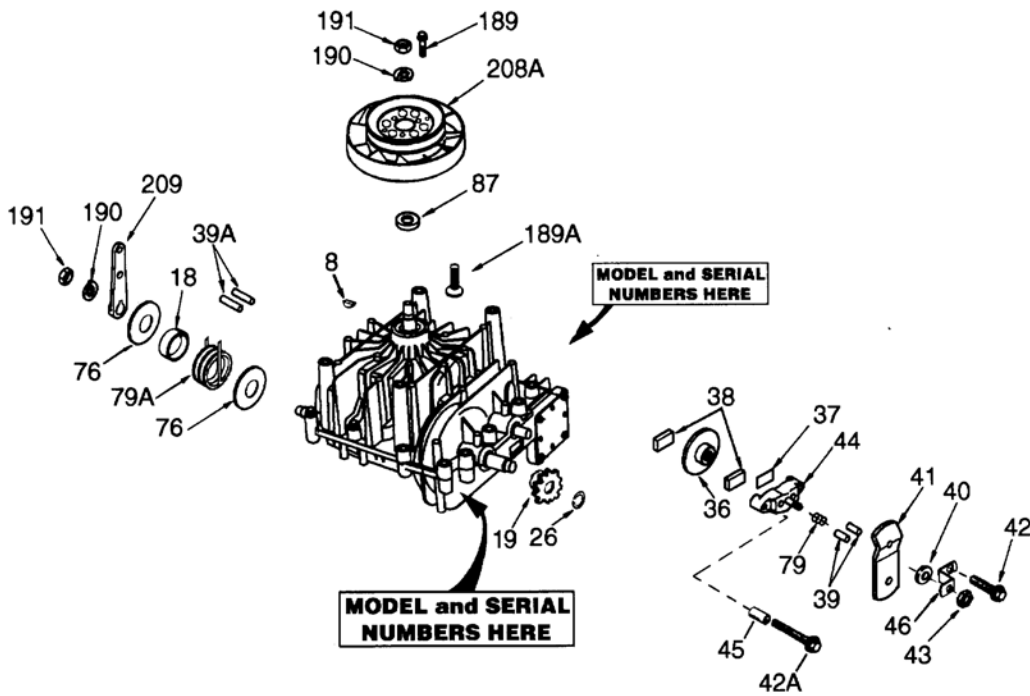

p705.2 705-705-002 / Hydro Transmission

PRODUCT CONTAINS PATENTED FEATURES

ONLY THOSE PARTS ILLUSTRATED ABOVE ARE SERVICEABLE.

Part List

p705.2 705-705-002 / Hydro Transmission

REF #	ITEM #	DESCRIPTION	QTY	REMARK
8	792175	Woodruff Key	1	
18	786173	Spacer	1	d
19	786047	Sprocket (8 teeth)	1	
26	792072	Int. Retaining Ring (.521)	1	
36	790075	Brake Disk	1	
37	790007	Brake Pad Plate	1	
38	799021	Brake Pad (pkg of 2)	2	
39	786026	Dowel Pin	2	
39A	786174	Dowel Pin	2	
40	792076A	Flat Washer 5/16" ID	1	
41	790087	Brake Lever	1	
42	792073A	Screw 1/4-20 x 1-1/4"	1	
42A	792085A	Screw 1/4-20 x 2-1/4"	1	
43	792075	Locknut 5/16-24	1	
44	790025	Brake Pad Holder	1	
45	786066	Spacer	1	
46	786086	Brake Lever Bracket	1	
76	792174	Flat washer	2	
79	792144	Spring	1	
79A	798027	Neutral Return Spring	1	
85A	792182	Tube Plug 3/8"	1	
87	788035A	Oil Seal 5/8"	1	
189	792168	Drive Screw #6 x 1/2"	3	
189A	792171	Screw 10-24 x 1/2"	3	
190	792150	Lockwasher	2	
191	792151	Nut 7/16-20	2	
208A	798035	Fan/Coupling Assy	1	
209	798034	Control Lever	1	
900	794668	Replacement 705-002 Transmission	1	